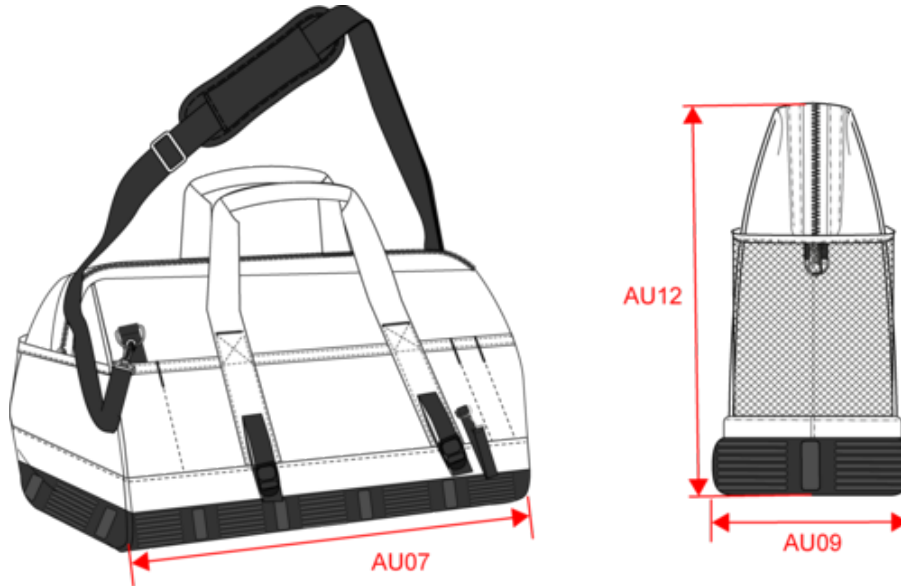

WKI0601

Tool bag with plastic base

- Very sturdy and hard-wearing.
- Easy and convenient single opening.
- Adjustable shoulder strap for greater comfort.

100% polyester. Polyester tool bag with plastic base. Large single opening at the top to make it easier to find tools. Side straps to ensure structure remains sturdy even with relative weight and to accommodate a spirit level. Adjustable shoulder strap.

Dimensions (cm)

Measurements in cm	One size
AU07 - Total width	39.00
AU09 - Depth of bottom part	21.00
AU12 - Total height	33.00

WKI0601

Tool bag with plastic base

Colours information

Black

RVB : 35,35,37
Pantone C : Black
Pantone TCX : 19-4004TCX